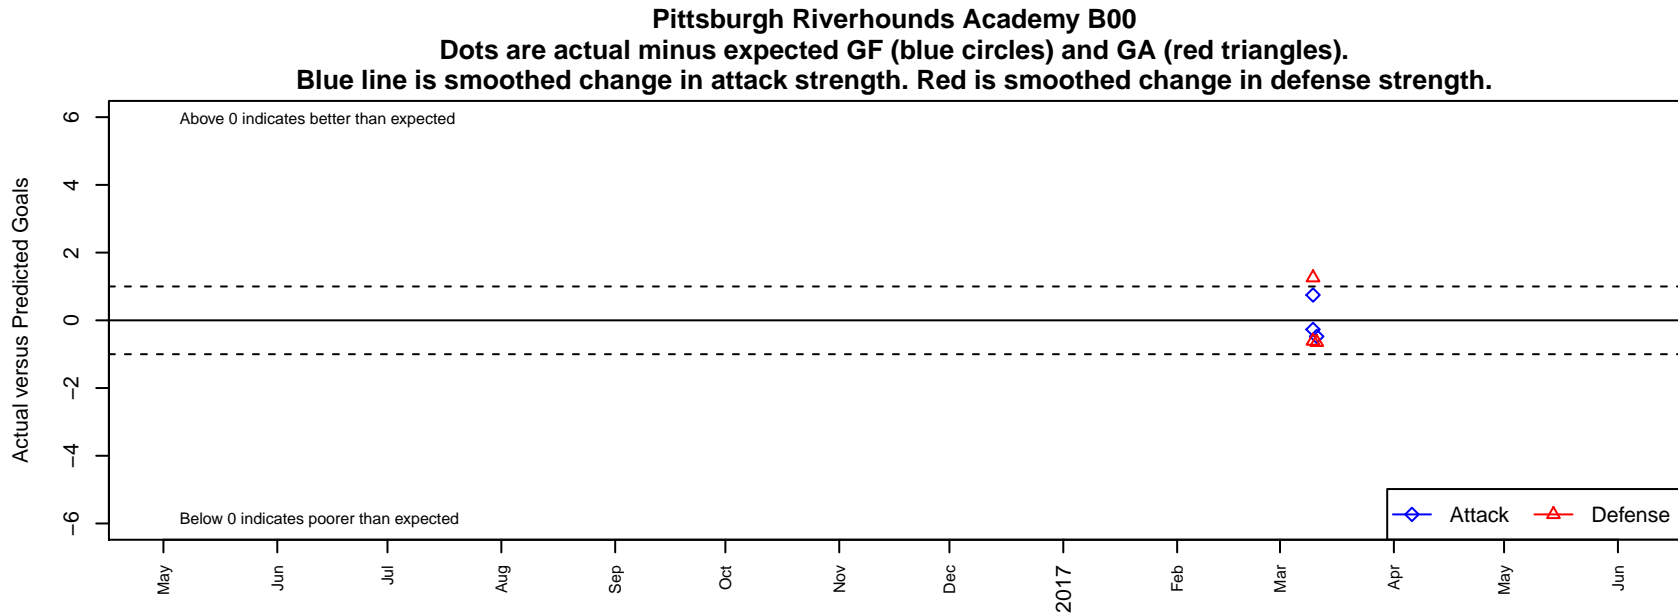

Pittsburgh Riverhounds Academy B00

, PAW
B00 total strength=1828
attack=70.02 defense=17.72

alt names used: PITTSBURGH RIVERHOUNDS RIVERHOUNE
Venues played: 2016 NV Players Showcase Mirage U17

date	home		away		venue	pred.home	pred.awa
17-03-11	Pittsburgh Riverhounds Academy B00	0	Tanque Verde SC Blue B00	4	2016 NV Players Showcase Mirage U17	0.48	3.35
17-03-10	Pittsburgh Riverhounds Academy B00	3	Beach FC B00	0	2016 NV Players Showcase Mirage U17	2.25	1.26
17-03-10	Anaheim FC PDA B00	4	Pittsburgh Riverhounds Academy B00	2	2016 NV Players Showcase Mirage U17	3.39	2.27